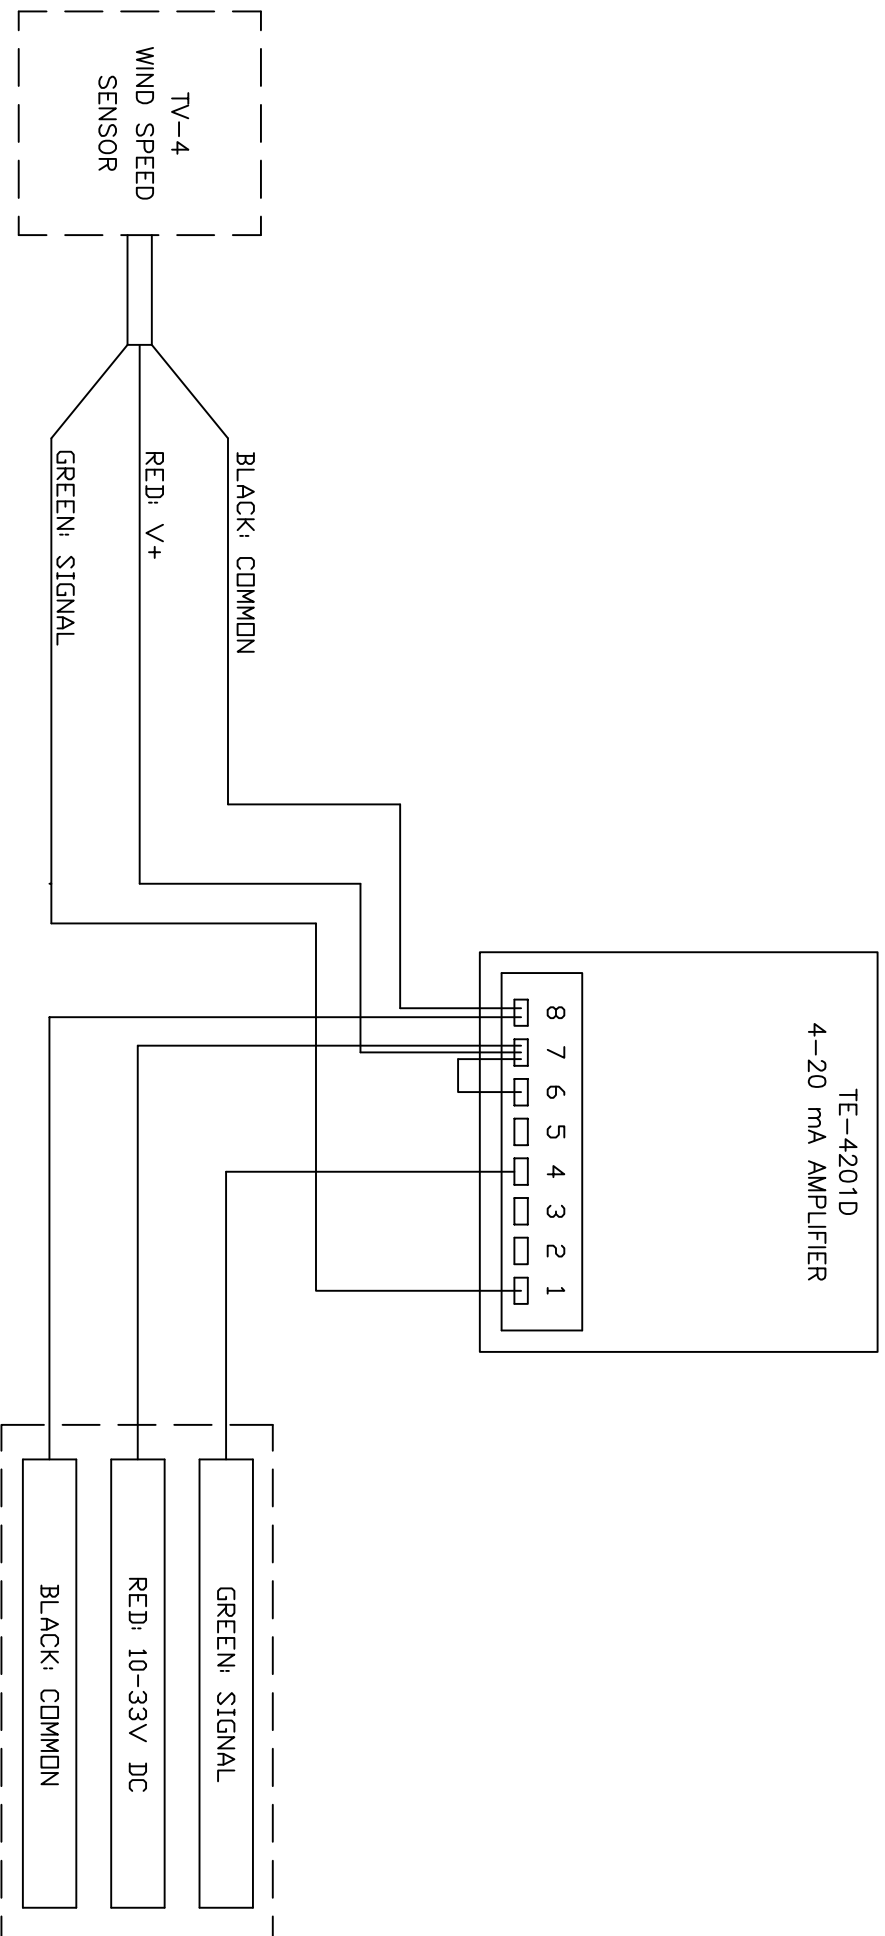

WIRING DIAGRAM

TYPICAL RANGE
0-100 MPH

OUTPUT
4 to 20 mA

Texas Electronics, Inc.
The Gold Standard in Weather Instrumentation Since 1957

TITLE
TV-4A WIND SPEED SENSOR

SIZE	FSCM NO.	DWG NO.	REV
A		3023	A
SCALE	SHEET 1-1		