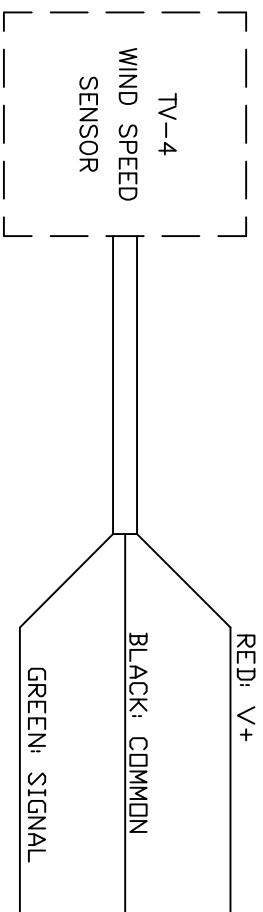

# WIRING DIAGRAM

TYPICAL RANGE  
0-100 MPH

OUTPUT  
100 MPH = 52k pulses/min

*Texas Electronics, Inc.*  
The Gold Standard in Weather Instrumentation Since 1957

TITLE  
TV-4 WIND SPEED WIRING DIAGRAM

SIZE	FSCM NO.	DWG NO.	REV
A		3024	A
SCALE	SHEET 1 - 1		