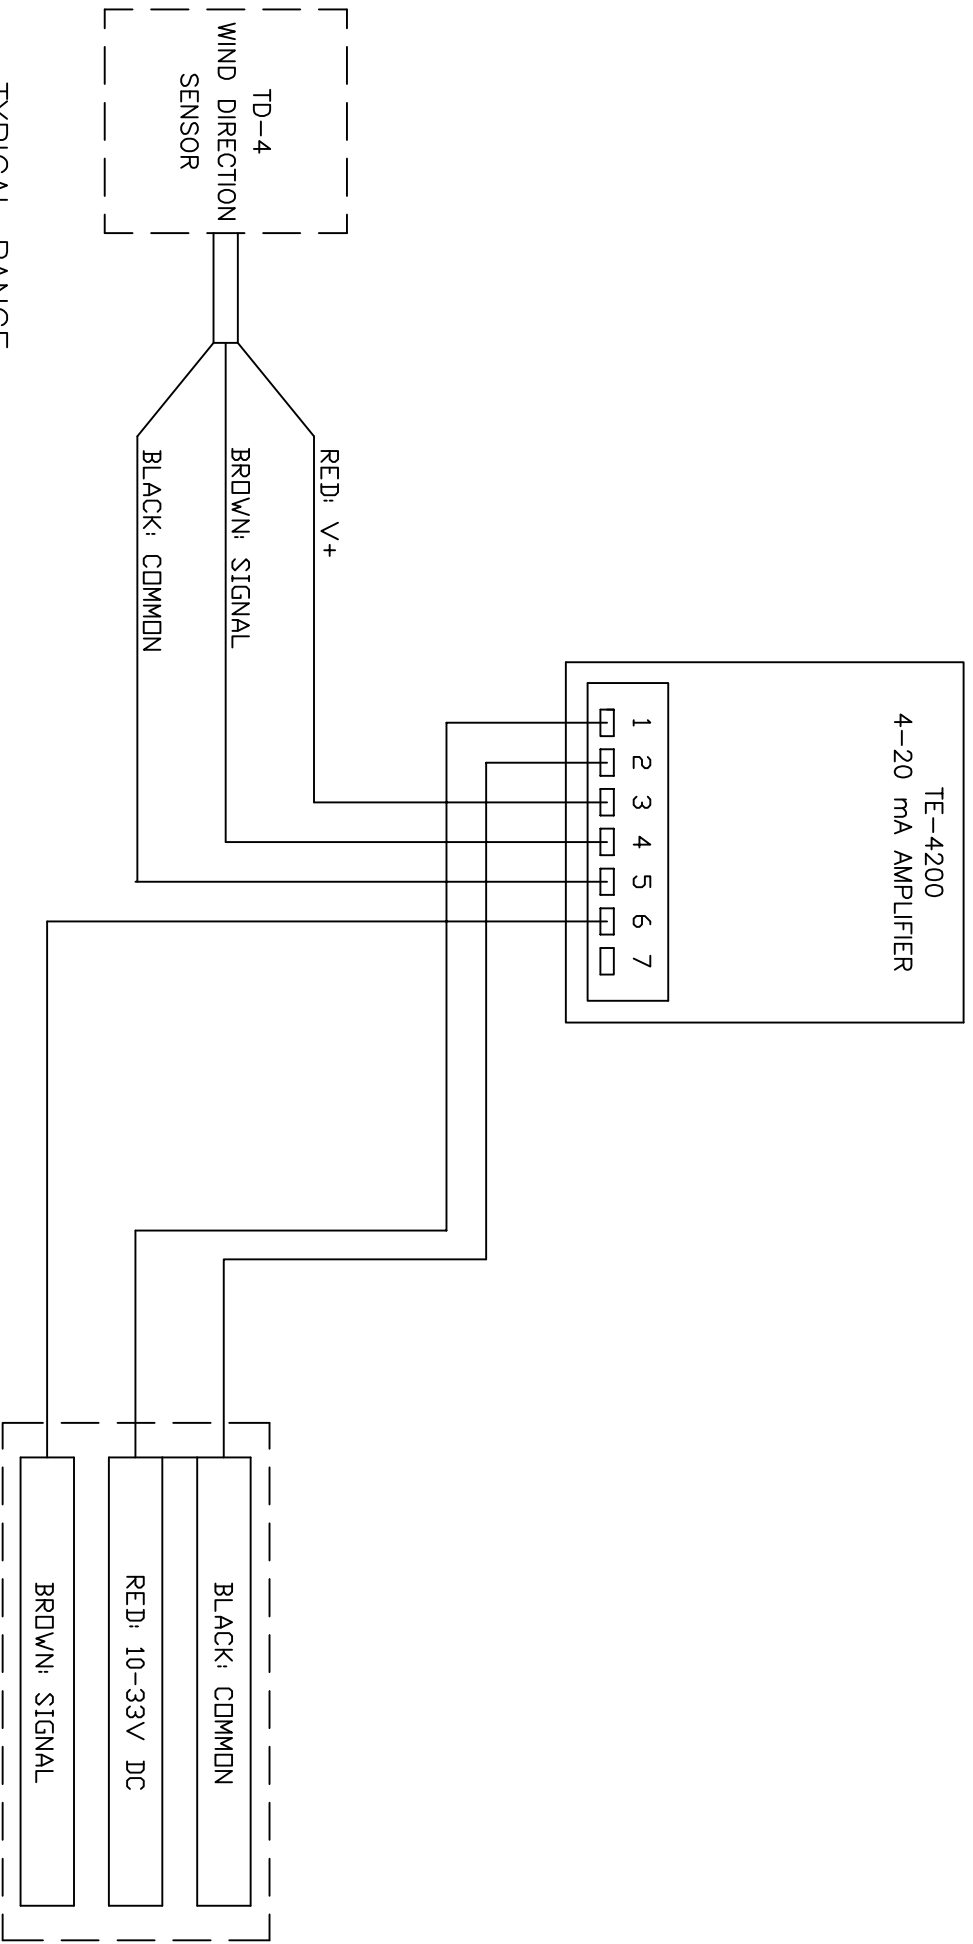

WIRING DIAGRAM

TYPICAL RANGE
0-355° ELECTRICAL, 360° MECH.

OUTPUT
4 to 20 mA

Texas Electronics, Inc.
The Gold Standard in Weather Instrumentation Since 1957

TITLE
TD-4A WIND DIRECTION SENSOR

SIZE	FSCM NO.	DWG NO.	REV
A		3021	A
SCALE	SHEET 1-1		