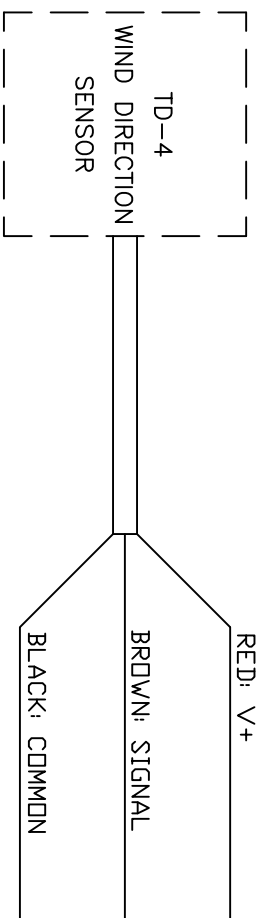

# WIRING DIAGRAM

TYPICAL RANGE  
0-360° Mechanical, 5K OHM: 0-355° Elect., 10K OHM: 0-357° Elect.

OUTPUT  
5K, 10K OHM POTENTIOMETER

*Texas Electronics, Inc.*  
The Gold Standard in Weather Instrumentation Since 1957

TITLE  
TD-4 WIND DIRECTION WIRING DIAGRAM

SIZE	FSCM NO.	DWG NO.	REV
A		3022	A

SCALE	SHEET
	1 - 1