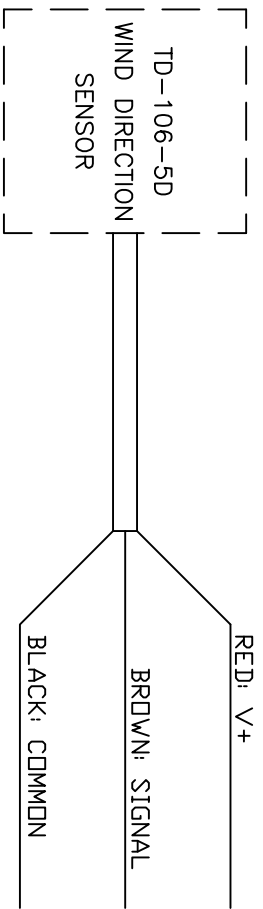

WIRING DIAGRAM

TYPICAL RANGE
 0-360° Mech., 0-357° Elect.

OUTPUT
 5K OHM POTENTIOMETER

Texas Electronics, Inc.
 The Gold Standard in Weather Instrumentation Since 1957

TITLE			
TD-106 WIND DIRECTION WIRING DIAGRAM			
SIZE	FSCM NO.	DWG NO.	REV
A		3016	A
SCALE		SHEET 1 - 1	