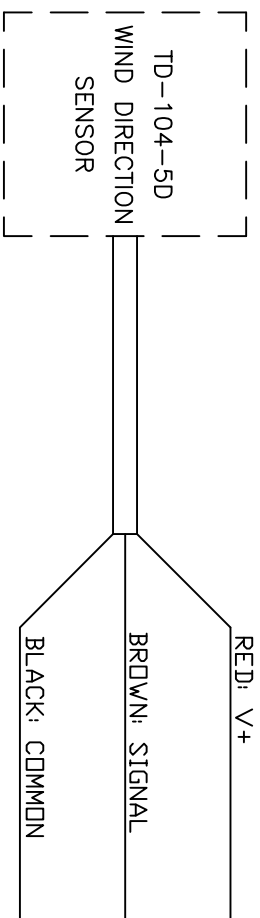

# WIRING DIAGRAM

## TYPICAL RANGE

0-360° Mech., 0-357° Elect.

## OUTPUT

5K OHM POTENTIOMETER

*Texas Electronics, Inc.*

*The Gold Standard in Weather Instrumentation Since 1957*

TITLE TD-104-5D WIND DIRECTION  
WIRING DIAGRAM

SIZE FSCM NO.

A

DWG NO.