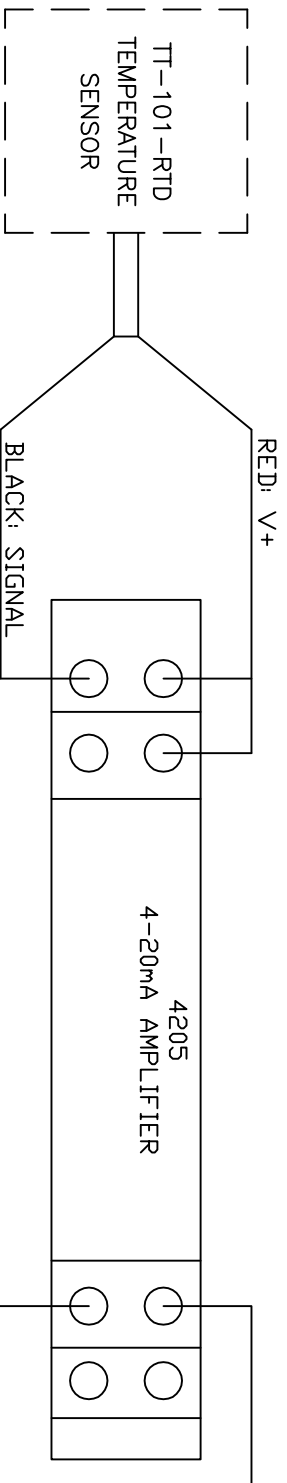

# WIRING DIAGRAM

TYPICAL RANGE  
 -40° to +60°C  
 -40° to 120°F

OUTPUT  
 4 to 20mA

**Texas Electronics, Inc.**  
 The Gold Standard in Weather Instrumentation Since 1957

TITLE  
 TT-101A TEMPERATURE SENSOR

SIZE	FSCM NO.	DWG NO.	REV
A		3010	A
SCALE	SHEET 1 - 1		