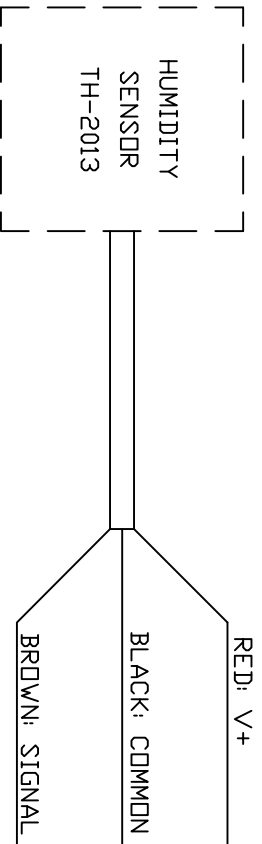

WIRING DIAGRAM

TYPICAL RANGE
0-100% RH

OUTPUT
0-1 VDC

Texas Electronics, Inc.

The Gold Standard in Weather Instrumentation Since 1957

TITLE
TH-2013 HUMIDITY WIRING DIAGRAM

SIZE	FSCM NO.	DWG NO.	REV
A		3007	A
SCALE		SHEET	
		1 - 1	