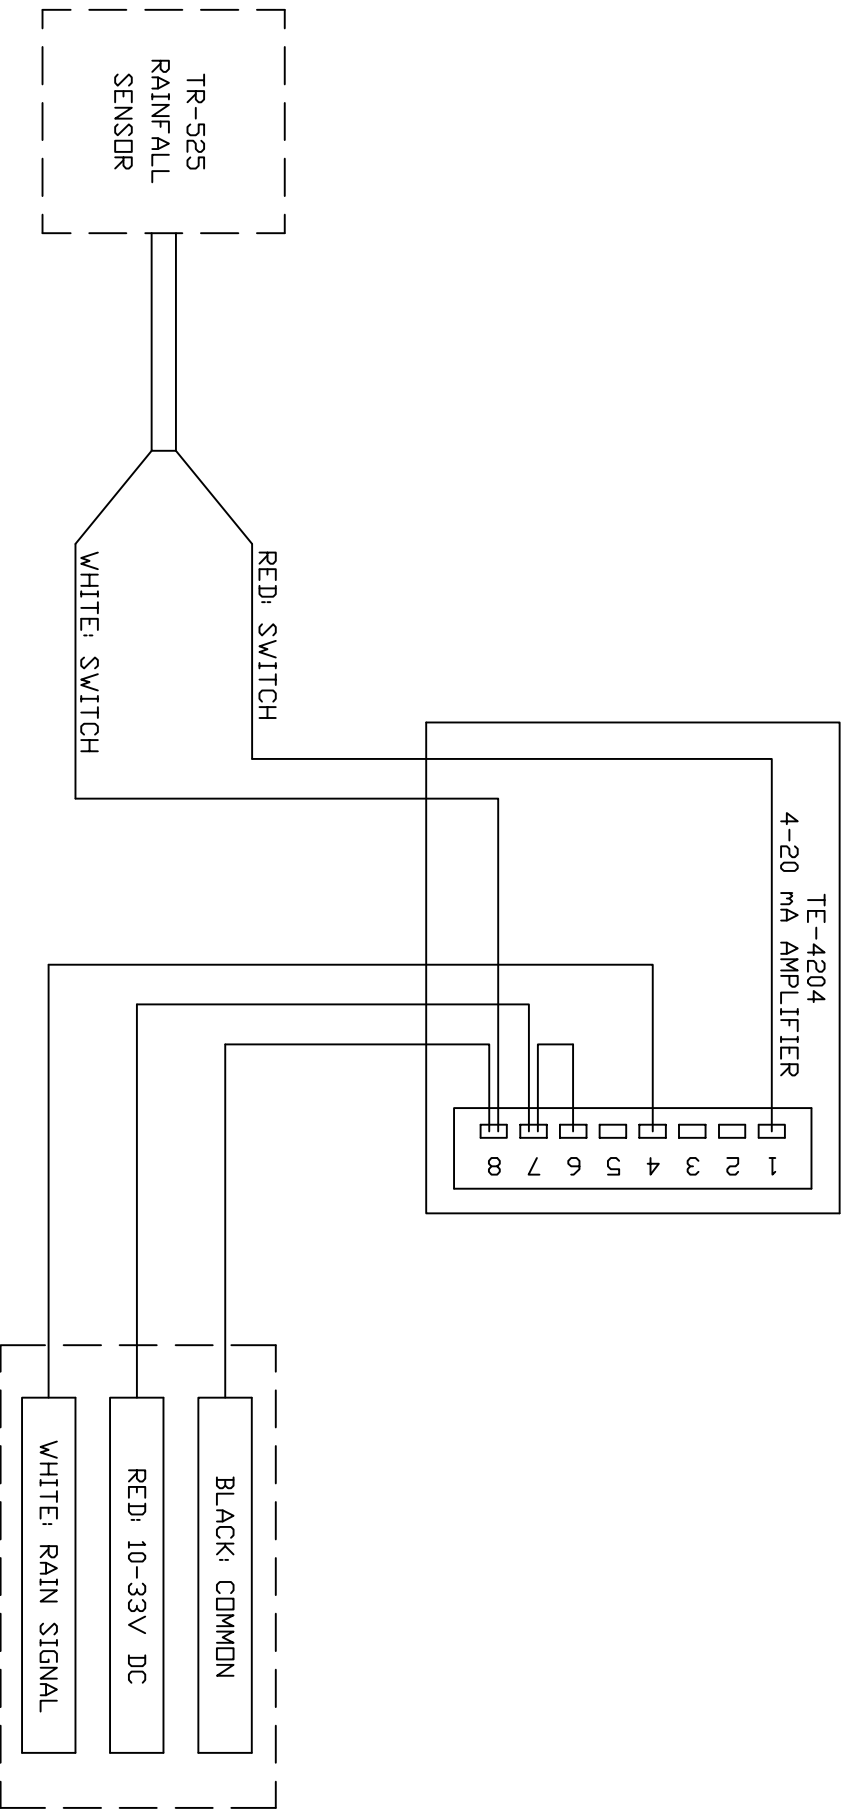

# WIRING DIAGRAM

TYPICAL RANGE  
0 - 0.32 In

OUTPUT  
4 to 20 mA

**Texas Electronics, Inc.**  
The Gold Standard in Weather Instrumentation Since 1957

TITLE  
TR-525A RAINFALL SENSOR

SIZE	FSCM NO.	DWG NO.	REV
A		3000	A
SCALE		SHEET 1-1	